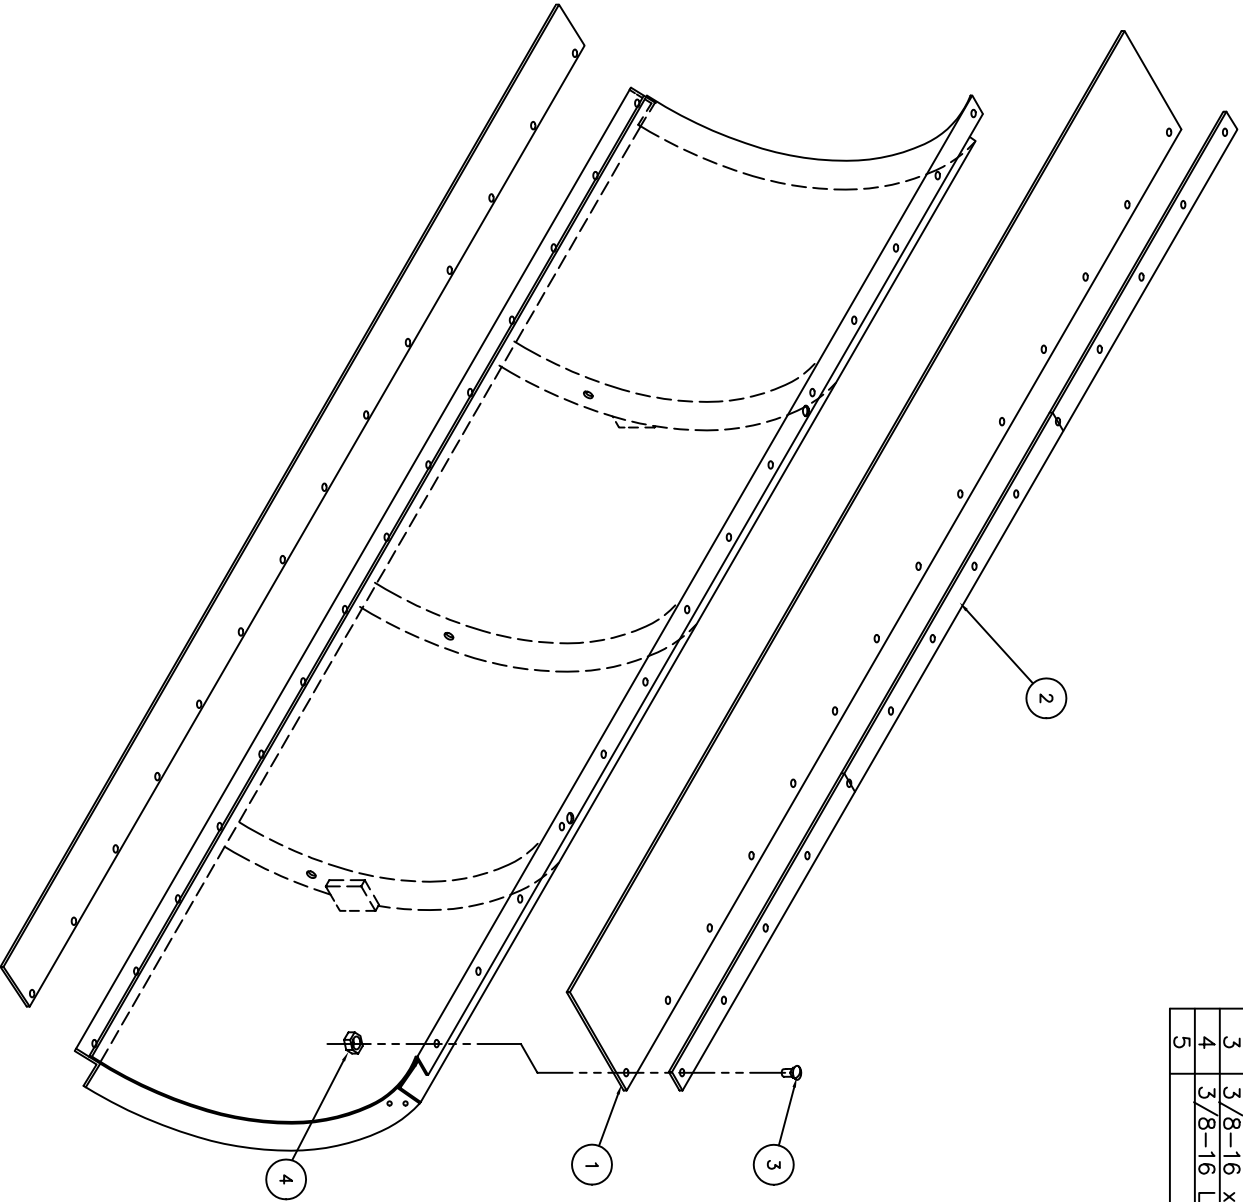

# 82" SNOW DEFLECTOR ASSEMBLY

ITEM	DESCRIPTION	PART #	QTY.
1	82" RUBBER DEFLECTOR	22105	1
2	82" DEFLECTOR FASTENING BAR	22110	1
3	3/8-16 x 1" CARRIAGE BOLT	75005	14
4	3/8-16 LOCKING HEX NUT	71595	14
5			